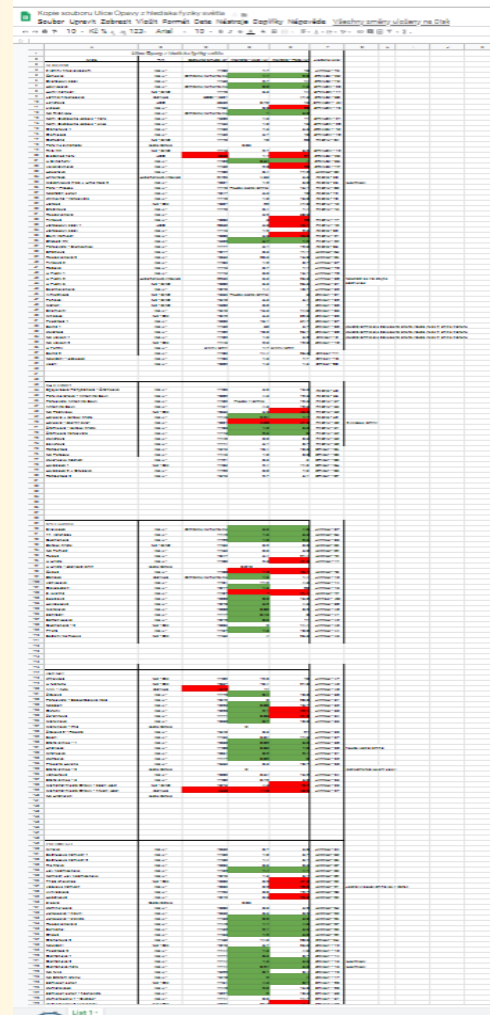

light pollution

Projekt
Emise

Dialogue
between us

Projekt
Emise

SVĚTELNÉ
ZNEČIŠTĚNÍ

WHAT DO WE DO?

➤ consult with experts

➤ measure light pollution in Opava

➤ create tables, graphs, and maps

➤ educate secondary schools

➤ present to the public

➤ meet with politicians

→ city officials

→ regional council

→ national parliament

→ European union