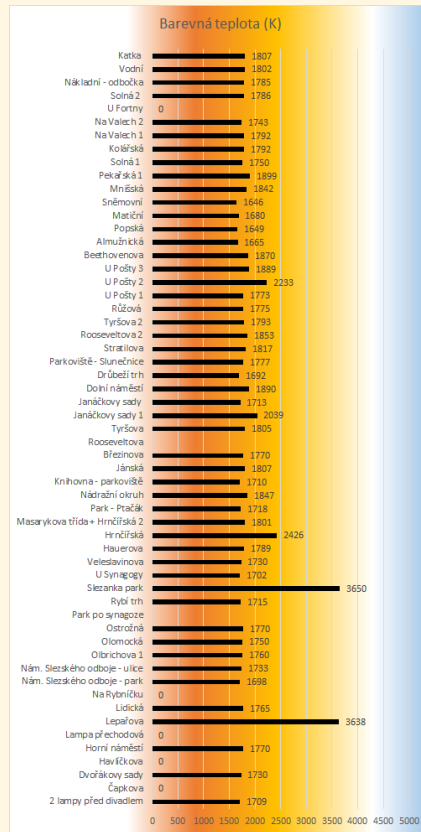

light pollution

Projekt
Emise

Dialogue
between us

Projekt
Emise

SVĚTELNÉ
ZNEČIŠTĚNÍ

WHAT DO WE DO?

➤ consult with experts

➤ measure light pollution in Opava

➤ create tables, graphs, and maps

➤ educate secondary schools

➤ present to the public

➤ meet with politicians

→ city officials

→ regional council

→ national parliament

→ European union